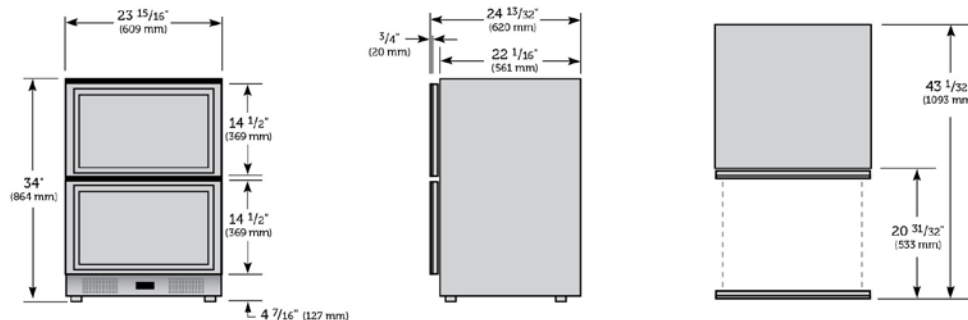

4 Drawer Dividers

Total Capacity: 5.6 ft³

Lighting: White LED

Temperature: Set to 35°F with a 33°F - 65°F range

Cabinet shown with custom overlay panel and door handle — supplied by others.

¹Depth includes ³/₄" for optional cabinet overlay panel installed.

> 2 YEAR PARTS AND LABOR WARRANTY WITH AN ADDITIONAL 3 YEARS ON THE SEALED SYSTEM

PLAN VIEW

¹Depth includes ³/₄" for optional cabinet overlay panel installed.
Height Dimensions +/- 1/2"

2001 East Terra Lane, O'Fallon, MO 63366 USA